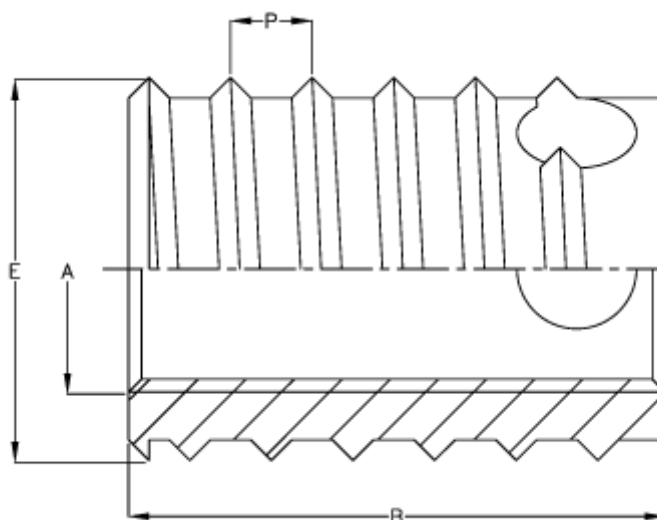

Data Sheet

Article number: 12307000050800
Description: KLEE-coil 307 000 050.800
M5 Brass

Measures

Female thread A	= M5
Length B	= 7
Male thread E	= 8.0
Min hole depth blind hole	= 9
Thread pitch P	= 1.00
Type	= 307 000 050...